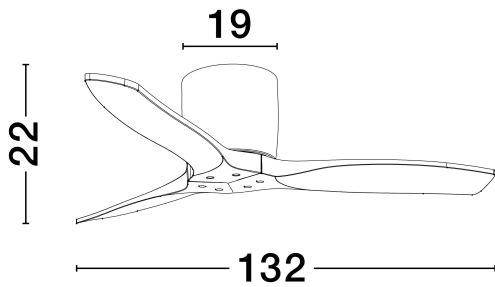

NOVA LUCE

PRODUCT DATASHEET

Version: 001

PRODUCT PHOTOGRAPH

TECHNICAL DRAWING

GENERAL INFORMATION

Product Code	9952370
Collection	Indoor
Product Category	Fans
Product Family	Ninemia
Mounting Location	Ceiling
Application Environment	Indoor
Specifications	N/A

DIMENSION & WEIGHT

LxWxH (cm)	D: 132 H: 22
Cut Out (cm)	N/A
Weight (Kgr)	4.9

MATERIAL & COLOR

Product Color	Sandy Black & Natural Wood
Body Material	Metal & Wood

APPLICATION & MOUNTING

Ambient Working Temp.	Max 45°C
Type of Protection	IP20
Dimmable	No
Type of Dimming	N/A
Mounting type	Surface
Mounting Depth (cm)	N/A
Led Module Replaceable	N/A
Light Source	N/A