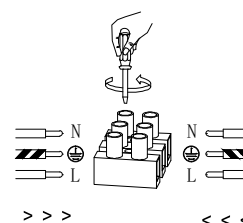

# NOVA LUCE

9009234

1

Turn off the general switch

2

Drill holes & apply plastic anchors  
With screws

3

Connect the wires

4

Apply the side screws

5

Apply the bulb

6

Turn on the general switch