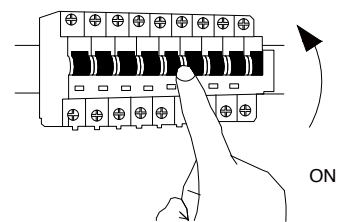

# NOVA LUCE

9009234

1

Turn off the general switch

2

Drill holes & apply plastic anchors  
With screws

3

Connect the wires

4

Apply the side screws

5

Apply the bulb

6

Turn on the general switch