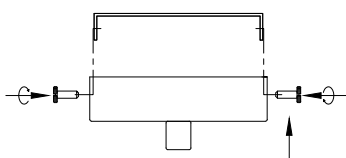

# NOVA LUCE

9009234

1

Turn off the general switch

2

Drill holes & apply plastic anchors  
With screws

3

Connect the wires

4

Apply the side screws

5

Apply the bulb

6

Turn on the general switch