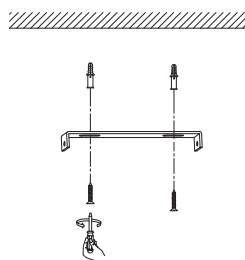

# NOVA LUCE

9009234

1

Turn off the general switch

2

Drill holes & apply plastic anchors  
With screws

3

Connect the wires

4

Apply the side screws

5

Apply the bulb

6

Turn on the general switch