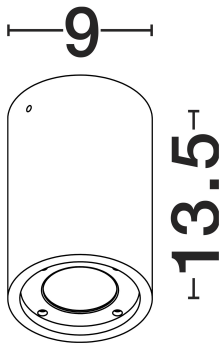

NOVA LUCE

PRODUCT DATASHEET

Version: 001

PRODUCT PHOTOGRAPH

TECHNICAL DRAWING

GENERAL INFORMATION

Product Code	9186180
Collection	Outdoor
Product Category	Ceiling
Product Family	Par
Mounting Location	Ceiling
Application Environment	Outdoor
Specifications	N/A

DIMENSION & WEIGHT

LxWxH (cm)	D:9 H:13.5 cm
Cut out (cm)	N/A
Weight (Kgr)	1.26

MATERIAL & COLOR

Product Color	White
Body Material	Sandstone Cement

APPLICATION & MOUNTING

Ambient Working Temp.	(-15°C) ~ (+60°C)
Type of Protection	IP65
Dimmable	No
Type of Dimming	N/A
Mounting type	Surface
Mounting Depth (cm)	N/A
Led Module Replaceable	Yes
Light Source	GU10

Power (Nominal)	1x10w
Input voltage (Nominal)	220-240Vac
Mains Frequency	50/60Hz

PHOTOMETRICAL DATA

Luminus Flux	N/A
Color Temperature	N/A
Light Color (Designation)	N/A

WARRANTY

Warranty	3 Years
----------	----------------