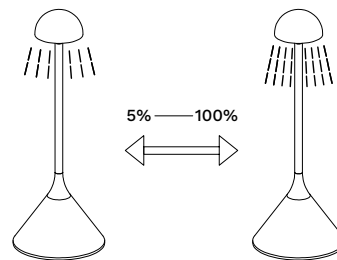

1

Charge the lamp until the led change to green. The USB cable is in the attachment bag. 1A adaptor is recommended

2

In order to turn the lamp on/off, please touch the switch on the top

3

Long press

The lamp is dimmable