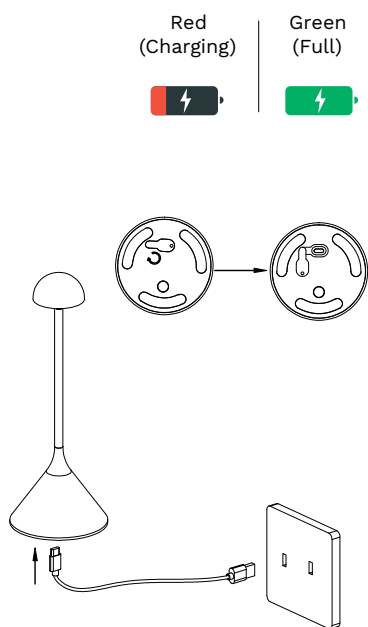

1

Charge the lamp until the led change to green. The USB cable is in the attachment bag. 1A adaptor is recommended

2

In order to turn the lamp on/off, please touch the switch on the top

3

Long press

The lamp is dimmable