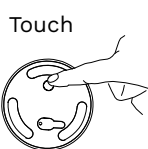

1

Charge the lamp until the led change to green. The USB cable is in the attachment bag. 1A adaptor is recommended

2

In order to turn the lamp on/off, please touch the switch on the top

3

Long press

The lamp is dimmable