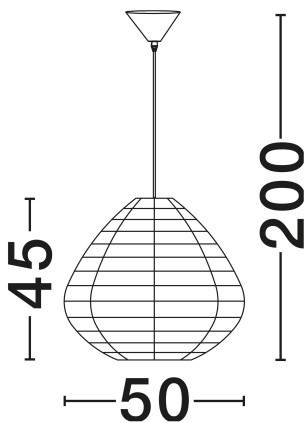

NOVA LUCE

PRODUCT DATASHEET

Version: 001

PRODUCT PHOTOGRAPH

TECHNICAL DRAWING

GENERAL INFORMATION

Product Code	9586518
Collection	Indoor
Product Category	Suspension
Product Family	Melody
Mounting Location	Ceiling
Application Environment	Indoor
Specifications	N/A

DIMENSION & WEIGHT

LxWxH (cm)	D: 50 H1: 45 H2: 200
Cut Out (cm)	N/A
Weight (Kgr)	1.85

MATERIAL & COLOR

Product Color	Black
Body Material	Paper Rope

APPLICATION & MOUNTING

Ambient Working Temp.	Max 45°C
Type of Protection	IP20
Dimmable	Yes
Type of Dimming	N/A
Mounting type	Surface
Mounting Depth (cm)	N/A
Led Module Replaceable	Yes
Light Source	E27

Power (Nominal)	1x12W
Input voltage (Nominal)	100-240V
Mains Frequency	50/60Hz

PHOTOMETRICAL DATA

Luminous Flux	N/A
Color Temperature	N/A
Light Color (Designation)	N/A

WARRANTY

Warranty	3 Years
----------	----------------