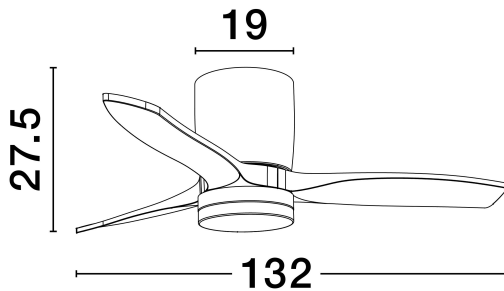

NOVA LUCE

PRODUCT DATASHEET

Version: 001

PRODUCT PHOTOGRAPH

TECHNICAL DRAWING

GENERAL INFORMATION

Product Code	9952371
Collection	Indoor
Product Category	Fans
Product Family	Aloa
Mounting Location	Ceiling
Application Environment	Indoor
Specifications	N/A

DIMENSION & WEIGHT

LxWxH (cm)	D: 132 H: 27.5
Cut Out (cm)	N/A
Weight (Kgr)	5.18

MATERIAL & COLOR

Product Color	Sandy Black & Natural-wood
Body Material	Metal & Wood & Acrylic

APPLICATION & MOUNTING

Ambient Working Temp.	Max 45°C
Type of Protection	IP20
Dimmable	No
Type of Dimming	N/A
Mounting type	Surface
Mounting Depth (cm)	N/A
Led Module Replaceable	No
Light Source	LED

Power (Nominal)	18W
Input voltage (Nominal)	220-240V
Mains Frequency	50/60Hz

PHOTOMETRICAL DATA

Luminous Flux	1170lm
Color Temperature	3000-4000-6500K
Light Color (Designation)	WW - CW

WARRANTY

Warranty	3 Years
----------	----------------