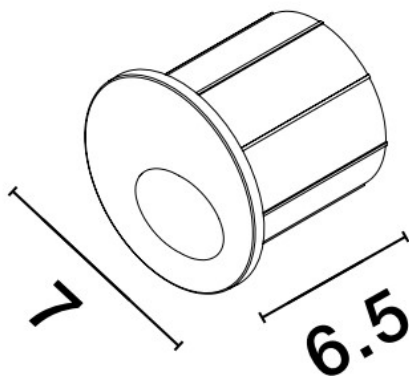

TECHNICAL DRAWING

APPLICATION & MOUNTING

Ambient Working Temp.	Max 40 oC
Type of Protection	IP54
Dimmable	No
Type of Dimming (Optional)	N/A
Mounting type	Recessed
Mounting Depth (cm)	6.5
Led Module Replaceable	No
Light Source	LED

NOVA LUCE S.A

Schimatari Viotias
32009, Greece

+30 22620 58 121
+30 22620 56 743

info@novaluce.com
www.novaluce.com