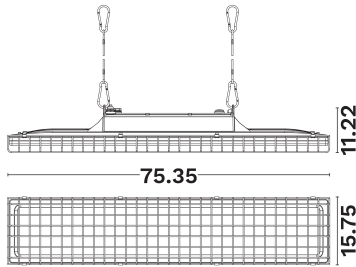

TECHNICAL DRAWING

MATERIAL & COLOR

Product Color	Black
Body Material	Aluminium
Cover Material	N/A

APPLICATION & MOUNTING

Ambient Working Temp.	45 C
Type of Protection	IP65
Protection Class IK	IK09
Dimmable	No
Type of Dimming (Optional)	N/A
Mounting type	Surface
Mounting Depth (cm)	Ceiling
Led Module Replaceable	No
Light Source	Led
Adjustable	No

COMPATIBLE WITH

— On/Off Driver: N/A

— Triac Driver: N/A

— Dali Driver: N/A

NOVA LUCE S.A

Schimatari Viotias
32009, Greece

+30 22620 58 121
+30 22620 56 743

info@novaluce.com
www.novaluce.com