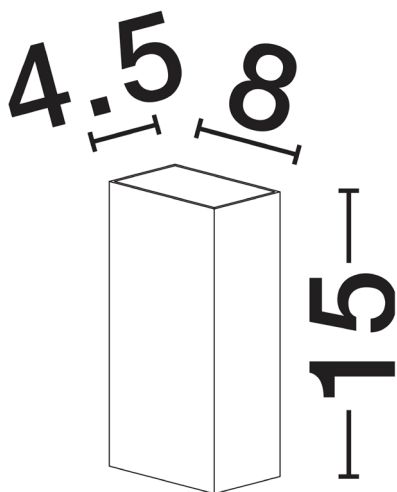

NOVA LUCE

PRODUCT DATASHEET

Version: 001

PRODUCT PHOTOGRAPH

GENERAL INFORMATION

Product Code	9030934
Collection	Outdoor
Product Category	Wall
Product Family	Orion
Mounting Location	Wall
Application Environment	Outdoor
Specifications	Antisalt Protection

DIMENSION & WEIGHT

LxWxH (cm)	L: 8 W: 4,5 H: 16
Cut out (cm)	N/A
Weight (Kgr)	0.45

TECHNICAL DRAWING

MATERIAL & COLOR

Product Color	Black
Body Material	Aluminium & Glass

APPLICATION & MOUNTING

Ambient Working Temp.	Max 45 oC
Type of Protection	IP54
Dimmable	No
Type of Dimming (Optional)	N/A
Mounting type	Surface
Mounting Depth (cm)	N/A
Led Module Replaceable	No
Light Source	LED

NOVA LUCE S.A

Schimatari Viotias
32009, Greece

+30 22620 58 121
+30 22620 56 743

info@novaluce.com
www.novaluce.com