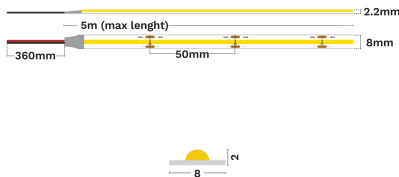

COMPATIBLE WITH

— On/Off Driver: N/A

— Triac Driver: N/A

— Dali Driver: N/A

GENERAL INFORMATION

Product Code	9540061
Product Category	Led Strips
Product Family	Vida Slim
Mounting Location	N/A
Application Environment	Indoor

DIMENSION & WEIGHT

LxWxH (cm)	L:5m 8 mm
Cut out (cm)	N/A
Weight (Kgr)	N/A

MATERIAL & COLOR

Product Color	N/A
Body Material	Aluminium
Cover Material	N/A

APPLICATION & MOUNTING

Ambient Working Temp.	45 C
Type of Protection	IP20
Protection Class IK	N/A
Dimmable	Yes
Type of Dimming (Optional)	Triac/Dali
Mounting type	N/A
Mounting Depth (cm)	N/A
Led Module Replaceable	No
Light Source	Led
Adjustable	No

NOVA LUCE S.A

Schimatari Viotias
32009, Greece

+30 22620 58 121
+30 22620 56 743

info@novaluce.com
www.novaluce.com