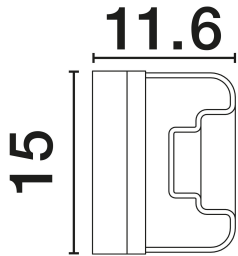

NOVA LUCE

PRODUCT DATASHEET

Version: 001

PRODUCT PHOTOGRAPH

TECHNICAL DRAWING

GENERAL INFORMATION

Product Code	9540281
Collection	Indoor
Product Category	Wall
Product Family	Doris
Mounting Location	Wall
Application Environment	Indoor
Specifications	N/A

DIMENSION & WEIGHT

LxWxH (cm)	D: 15 W: 11.6
Cut Out (cm)	N/A
Weight (Kgr)	1.1

MATERIAL & COLOR

Product Color	Gold & Clear
Body Material	Aluminium & Acrylic

APPLICATION & MOUNTING

Ambient Working Temp.	Max 45°C
Type of Protection	IP20
Dimmable	No
Type of Dimming	N/A
Mounting type	Surface
Mounting Depth (cm)	N/A
Led Module Replaceable	No
Light Source	LED

Power (Nominal)	6W
Input voltage (Nominal)	220-240V
Mains Frequency	50/60Hz

PHOTOMETRICAL DATA

Luminous Flux	354lm
Color Temperature	3000K
Light Color (Designation)	Warm White

WARRANTY

Warranty	3 Years
----------	----------------