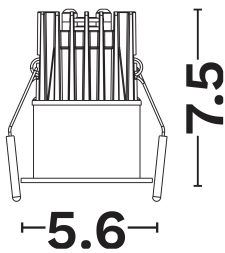

TECHNICAL DRAWING

COMPATIBLE WITH

— On/Off Driver: Included

— Triac Driver: 9844008 (Remote)

— Dali Driver: 9621523 / 9844010

GENERAL INFORMATION

Product Code	9232111
Product Category	Downlights
Product Family	Bree
Mounting Location	Ceiling
Application Environment	Indoor

DIMENSION & WEIGHT

LxWxH (cm)	D:5.6 H:7.5 cm
Cut out (cm)	5
Weight (Kgr)	N/A

MATERIAL & COLOR

Product Color	White
Body Material	Aluminium
Cover Material	N/A

APPLICATION & MOUNTING

Ambient Working Temp.	45 C
Type of Protection	IP20
Protection Class IK	IK03
Dimmable	Yes
Type of Dimming (Optional)	Triac/Dali
Mounting type	Recessed
Mounting Depth (cm)	Ceiling
Led Module Replaceable	No
Light Source	Led
Adjustable	No

NOVA LUCE S.A

Schimatari Viotias
32009, Greece

+30 22620 58 121
+30 22620 56 743

info@novaluce.com
www.novaluce.com