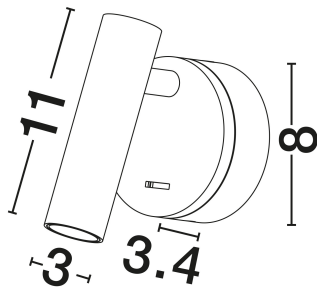

NOVA LUCE

PRODUCT DATASHEET

Version: 001

PRODUCT PHOTOGRAPH

TECHNICAL DRAWING

GENERAL INFORMATION

Product Code	9030201
Collection	Indoor
Product Category	Wall
Product Family	Clip
Mounting Location	Wall
Application Environment	Indoor
Specifications	N/A

DIMENSION & WEIGHT

LxWxH (cm)	D: 8 W: 3.4 H: 11
Cut Out (cm)	N/A
Weight (Kgr)	0.37

MATERIAL & COLOR

Product Color	Sandy White
Body Material	Aluminium

APPLICATION & MOUNTING

Ambient Working Temp.	Max 45°C
Type of Protection	IP20
Dimmable	No
Type of Dimming	N/A
Mounting type	Surface
Mounting Depth (cm)	N/A
Led Module Replaceable	No
Light Source	LED

Power (Nominal)	3W
Input voltage (Nominal)	220-240V
Mains Frequency	50/60Hz

PHOTOMETRICAL DATA

Luminous Flux	190lm
Color Temperature	3000K
Light Color (Designation)	Warm White

WARRANTY

Warranty	3 Years
----------	----------------