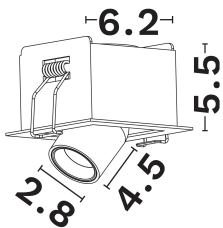

DIMENSION & WEIGHT

LxWxH (cm)	L:6.2 W:6.2 H:6.6 cm
Cut out (cm)	5.8X5.7
Weight (Kgr)	N/A

TECHNICAL DRAWING

MATERIAL & COLOR

Product Color	White
Body Material	Aluminium
Cover Material	N/A

APPLICATION & MOUNTING