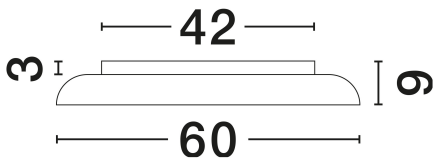

NOVA LUCE

PRODUCT DATASHEET

Version: 001

PRODUCT PHOTOGRAPH

TECHNICAL DRAWING

GENERAL INFORMATION

Product Code	9005645
Collection	Indoor
Product Category	Ceiling
Product Family	Linus
Mounting Location	Ceiling
Application Environment	Indoor
Specifications	N/A

DIMENSION & WEIGHT

LxWxH (cm)	D: 60 H: 9
Cut Out (cm)	N/A
Weight (Kgr)	4.39

MATERIAL & COLOR

Product Color	Sandy White
Body Material	Aluminium & Acrylic

APPLICATION & MOUNTING

Ambient Working Temp.	Max 45°C
Type of Protection	IP20
Dimmable	Yes
Type of Dimming	Triac
Mounting type	Surface
Mounting Depth (cm)	N/A
Led Module Replaceable	No
Light Source	LED