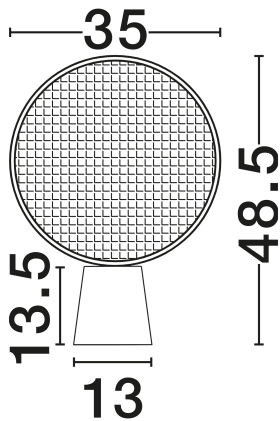

NOVA LUCE

PRODUCT DATASHEET

Version: 001

PRODUCT PHOTOGRAPH

TECHNICAL DRAWING

GENERAL INFORMATION

Product Code	9586628
Collection	Indoor
Product Category	Table
Product Family	Tierra
Mounting Location	Table
Application Environment	Indoor
Specifications	N/A

DIMENSION & WEIGHT

LxWxH (cm)	D: 35 H: 48.5
Cut Out (cm)	N/A
Weight (Kgr)	0.99

MATERIAL & COLOR

Product Color	Natural & Sandy Black
Body Material	Rattan & Metal

APPLICATION & MOUNTING

Ambient Working Temp.	Max 45°C
Type of Protection	IP20
Dimmable	Yes
Type of Dimming	N/A
Mounting type	Surface
Mounting Depth (cm)	N/A
Led Module Replaceable	Yes
Light Source	E27

Power (Nominal)	1x12W
Input voltage (Nominal)	100-240V
Mains Frequency	50/60Hz

PHOTOMETRICAL DATA

Luminous Flux	N/A
Color Temperature	N/A
Light Color (Designation)	N/A

WARRANTY

Warranty	3 Years
----------	----------------