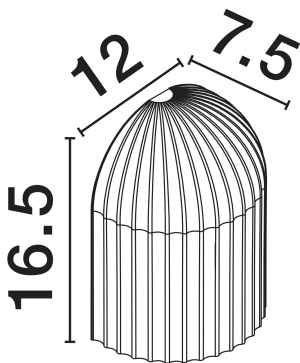

TECHNICAL DRAWING

GENERAL INFORMATION

Product Code	9919116
Collection	Indoor
Product Category	Wall
Product Family	Ammos
Mounting Location	Wall
Application Environment	Indoor
Specifications	N/A

DIMENSION & WEIGHT

LxWxH (cm)	D: 12 W: 7.5 H: 16.5
Cut Out (cm)	N/A
Weight (Kgr)	0.66

MATERIAL & COLOR

Product Color	White
Body Material	Gypsum

APPLICATION & MOUNTING

Ambient Working Temp.	Max 45°C
Type of Protection	IP20
Dimmable	N/A
Type of Dimming	N/A
Mounting type	Surface
Mounting Depth (cm)	N/A
Led Module Replaceable	Yes
Light Source	GU10

NOVA LUCE S.A

Schimatari Viotias
32009, Greece

+30 22620 58 121
+30 22620 56 743

info@novaluce.com
www.novaluce.com