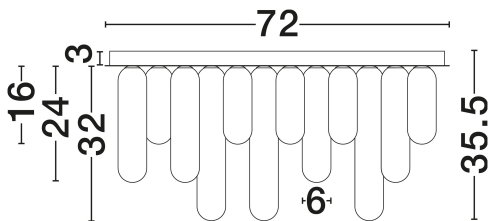

NOVA LUCE

PRODUCT DATASHEET

Version: 001

PRODUCT PHOTOGRAPH

GENERAL INFORMATION

Product Code	9028853
Collection	Indoor
Product Category	Ceiling
Product Family	Gustave
Mounting Location	Ceiling
Application Environment	Indoor
Specifications	N/A

DIMENSION & WEIGHT

LxWxH (cm)	D: 6 W: 72 H: 35.5
Cut Out (cm)	N/A
Weight (Kgr)	5

MATERIAL & COLOR

Product Color	Light S Mokey Gray & Matt Black
Body Material	Glass & Metal

TECHNICAL DRAWING

APPLICATION & MOUNTING

+30 22620 58 121
+30 22620 56 743

info@novaluce.com
www.novaluce.com

NOVA LUCE

PRODUCT DATASHEET

Version: 001

ELECTRICAL DATA

Power (Nominal)	12x5W
Input voltage (Nominal)	100-240V
Mains Frequency	50/60Hz

PHOTOMETRICAL DATA