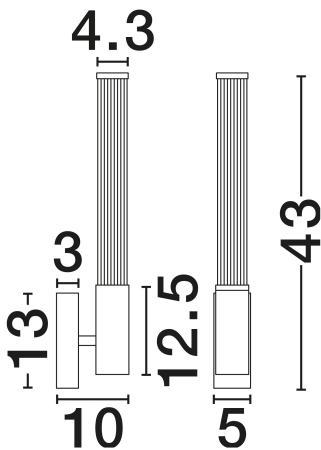

NOVA LUCE

PRODUCT DATASHEET

Version: 001

PRODUCT PHOTOGRAPH

TECHNICAL DRAWING

GENERAL INFORMATION

Product Code	9236415
Collection	Indoor
Product Category	Wall
Product Family	Nold
Mounting Location	Ceiling
Application Environment	Indoor
Specifications	N/A

DIMENSION & WEIGHT

LxWxH (cm)	L: 5 W: 10 H: 43
Cut Out (cm)	N/A
Weight (Kgr)	0.8

MATERIAL & COLOR

Product Color	Matt Black & Clear
Body Material	Metal, Glass & Acrylic

APPLICATION & MOUNTING

Ambient Working Temp.	Max 45°C
Type of Protection	IP44
Dimmable	Yes
Type of Dimming	N/A
Mounting type	Surface
Mounting Depth (cm)	N/A
Led Module Replaceable	No
Light Source	LED

Power (Nominal)	8W
Input voltage (Nominal)	220-240V
Mains Frequency	50/60Hz

PHOTOMETRICAL DATA

Luminous Flux	603lm
Color Temperature	3000K
Light Color (Designation)	Warm White

WARRANTY

Warranty	3 Years
----------	----------------