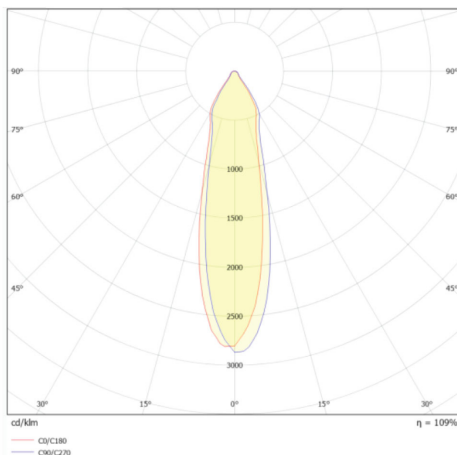

NOVA LUCE

PRODUCT DATASHEET

Version: 001

ELECTRICAL DATA

Power (Nominal)	10 W
Input voltage (Nominal)	40Vdc
Mains Frequency	50/60Hz
Output voltage	40Vdc
Output Current	250mA
Power Factor	0.9
Efficiency	>73%
SVM	<0.4
Pst	<1
Class	III

PHOTOMETRICAL DATA

Luminous Flux	830 lm
Luminous Efficacy	83 lm/W
Color Temperature	3000 K
Light Color (Designation)	Warm White
CRI	>80
SDCM	<3
Beam Angle	38
UGR	<19

LIFESPAN

Lifetime	50000 hours

CERTIFICATES

Certificates	CE, UKCA

WARRANTY

Warranty	5 years

LIGHT DISTRIBUTION

NOVA LUCE S.A

Schimatari Viotias
32009, Greece

+30 22620 58 121
+30 22620 56 743

info@novaluce.com
www.novaluce.com