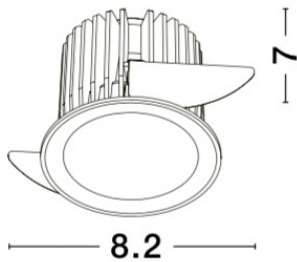

NOVA LUCE

PRODUCT DATASHEET

Version: 001

PRODUCT PHOTOGRAPH

TECHNICAL DRAWING

COMPATIBLE WITH

— On/Off Driver: 6001

— Triac Driver: 9844008

— Dali Driver: 9621523 / 9844010

GENERAL INFORMATION

Product Code	62007
Product Category	Downlights
Product Family	Gema
Mounting Location	Ceiling
Application Environment	Indoor

DIMENSION & WEIGHT

LxWxH (cm)	D: 8,2 H: 7
Cut out (cm)	7.5
Weight (Kgr)	0.25

Power (Nominal)	10 W
Input voltage (Nominal)	40Vdc
Mains Frequency	50/60Hz
Output voltage	40Vdc
Output Current	250mA
Power Factor	0.9
Efficiency	>73%
SVM	<0.4
Pst	<1
Class	III

PHOTOMETRICAL DATA

Luminous Flux	830 lm
Luminous Efficacy	83 lm/W
Color Temperature	3000 K
Light Color (Designation)	Warm White
CRI	>80
SDCM	<3
Beam Angle	38
UGR	<19