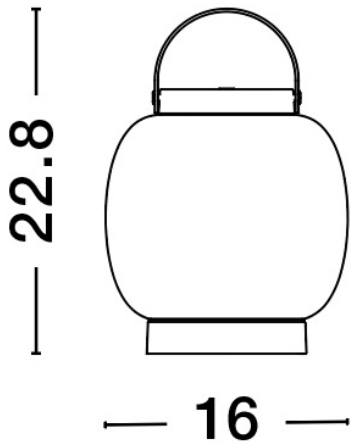

NOVA LUCE

PRODUCT DATASHEET

Version: 001

PRODUCT PHOTOGRAPH

TECHNICAL DRAWING

GENERAL INFORMATION

Product Code	9002876
Collection	Outdoor
Product Category	Table
Product Family	JIGRA
Mounting Location	N/A
Application Environment	Outdoor

DIMENSION & WEIGHT

LxWxH (cm)	L: 16 W: 16 H: 22,8
Cut out (cm)	N/A
Weight (Kgr)	0.8

MATERIAL & COLOR

Product Color	Black
Body Material	Aluminum-Acrylic

APPLICATION & MOUNTING

Ambient Working Temp.	Max 40 oC
Type of Protection	IP54
Dimmable	Yes
Type of Dimming (Optional)	Touch Dimming
Mounting type	Portable
Mounting Depth (cm)	N/A
Led Module Replaceable	No
Light Source	LED

Power (Nominal)	2W
Input voltage (Nominal)	3Vdc
Mains Frequency	50/60Hz

PHOTOMETRICAL DATA

Luminous Flux	200 lm
Color Temperature	3000K
Light Color (Designation)	Warm White

WARRANTY

Warranty	3 Years
----------	----------------