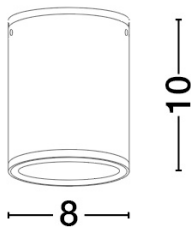

NOVA LUCE

PRODUCT DATASHEET

Version: 001

PRODUCT PHOTOGRAPH

TECHNICAL DRAWING

GENERAL INFORMATION

Product Code	9030844
Collection	Outdoor
Product Category	Ceiling
Product Family	Lumina
Mounting Location	Ceiling
Application Environment	Outdoor
Specifications	Antisalt Protection

DIMENSION & WEIGHT

LxWxH (cm)	D: 8 H: 10
Cut out (cm)	N/A
Weight (Kgr)	0.4

MATERIAL & COLOR

Product Color	Black
Body Material	Aluminium & Glass

APPLICATION & MOUNTING

Ambient Working Temp.	Max 45 oC
Type of Protection	IP65
Dimmable	No
Type of Dimming (Optional)	N/A
Mounting type	Surface
Mounting Depth (cm)	N/A
Led Module Replaceable	Yes
Light Source	LED

Power (Nominal)	9 W
Input voltage (Nominal)	220-240Vac
Mains Frequency	50/60Hz

PHOTOMETRICAL DATA

Luminous Flux	716 lm
Color Temperature	3000 K
Light Color (Designation)	Warm White

WARRANTY

Warranty	3 Years
----------	----------------