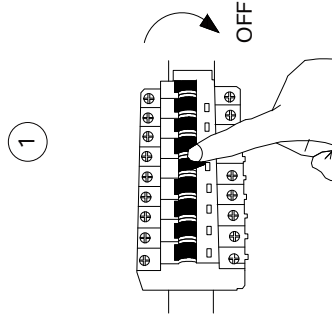

# NOVA LUCE

9054454

Turn off the general switch

Drill holes apply plastic anchors  
With screws

Connect wires

Apply the glass

Turn on the general switch