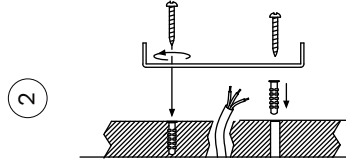

# NOVA LUCE

9054454

Turn off the general switch

Drill holes apply plastic anchors  
With screws

Connect wires

Apply the glass

Turn on the general switch