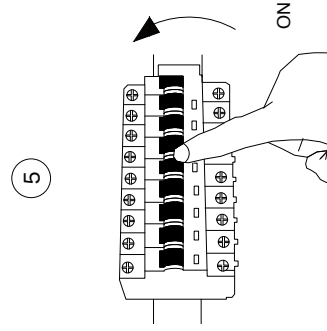

# NOVA LUCE

9054454

Turn off the general switch

Drill holes apply plastic anchors  
With screws

Connect wires

Apply the glass

Turn on the general switch