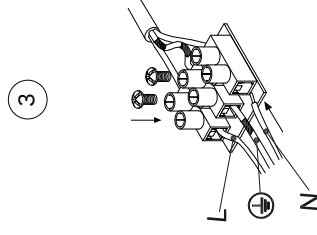

# NOVA LUCE

9054454

Turn off the general switch

Drill holes apply plastic anchors  
With screws

Connect wires

Apply the glass

Turn on the general switch