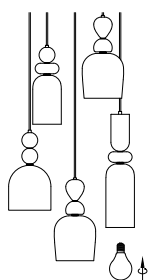

NOVA LUCE

9009238

1. Turn off the general switch

2. Apply screws into plastic anchors

3. Connect wires

4. Tie up side screws

5. Insert the light bulb

6. Turn on the general switch