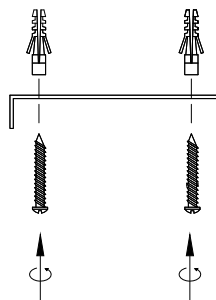

NOVA LUCE

9009238

1. Turn off the general switch

2. Apply screws into plastic anchors

3. Connect wires

4. Tie up side screws

5. Insert the light bulb

6. Turn on the general switch