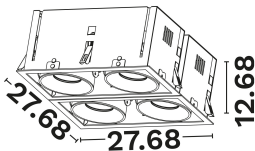

COMPATIBLE WITH

- On/Off Driver: Included
- Triac Driver: 4* 9844002
- Dali Driver: 4 * 9621521

GENERAL INFORMATION

Product Code	9030893
Product Category	Downlights
Product Family	Oblio
Mounting Location	Ceiling
Application Environment	Indoor

DIMENSION & WEIGHT

LxWxH (cm)	L:27.7 W:27.7 H:12.7
Cut out (cm)	26.6*26.6
Weight (Kgr)	N/A

MATERIAL & COLOR

Product Color	White
Body Material	Aluminium
Cover Material	N/A

APPLICATION & MOUNTING

Ambient Working Temp.	45 C
Type of Protection	IP20
Protection Class IK	IK04
Dimmable	Yes
Type of Dimming (Optional)	Triac/Dali
Mounting type	Recessed
Mounting Depth (cm)	Ceiling
Led Module Replaceable	No
Light Source	Led
Adjustable	Yes

NOVA LUCE S.A

Schimatari Viotias
32009, Greece

+30 22620 58 121
+30 22620 56 743

info@novaluce.com
www.novaluce.com