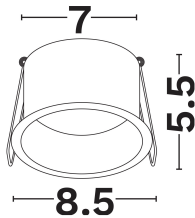

NOVA LUCE

PRODUCT DATASHEET

Version: 001

PRODUCT PHOTOGRAPH

GENERAL INFORMATION

Product Code	9011358
Product Category	Downlights-Gu10
Product Family	Stardust
Mounting Location	Ceiling
Application Environment	Indoor

DIMENSION & WEIGHT

LxWxH (cm)	D:8.5 H:5.5cm
Cut out (cm)	7
Weight (Kgr)	0,073

TECHNICAL DRAWING

MATERIAL & COLOR

Product Color	White
Body Material	Aluminium
Cover Material	N/A

APPLICATION & MOUNTING

Ambient Working Temp.	45 C
Type of Protection	IP20
Protection Class IK	IK03
Dimmable	N/A
Type of Dimming (Optional)	N/A
Mounting type	Recessed
Mounting Depth (cm)	Ceiling
Led Module Replaceable	Yes
Light Source	Led
Adjustable	No