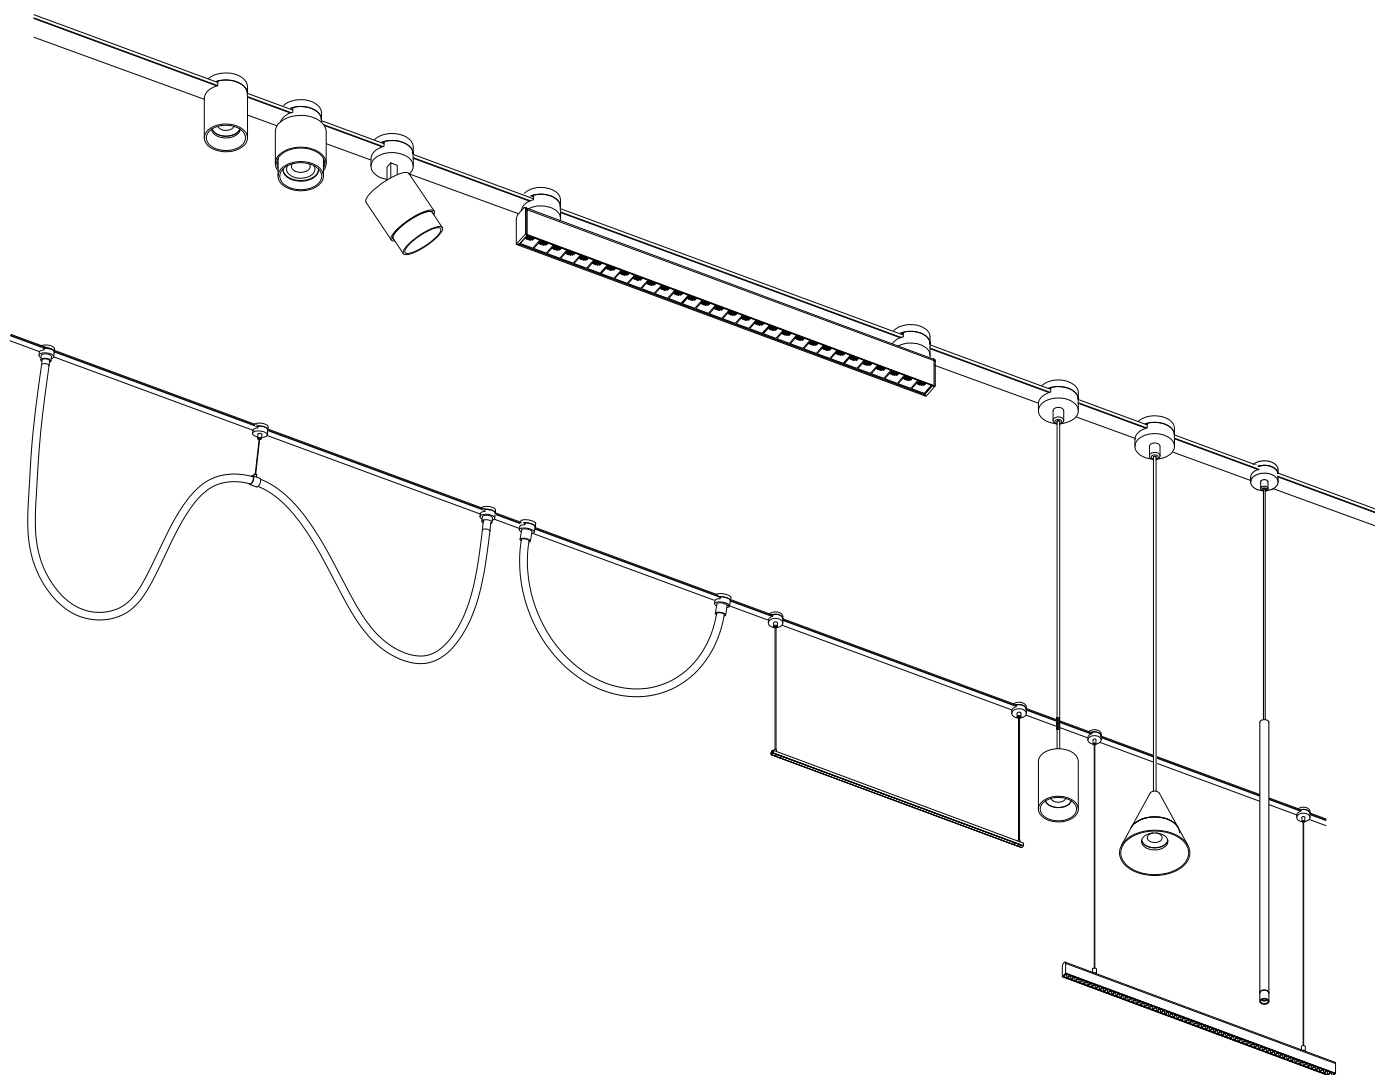

NOVA LUCE

9009049

Example of module light installation

1. Open the upper cover

2. Install on the track