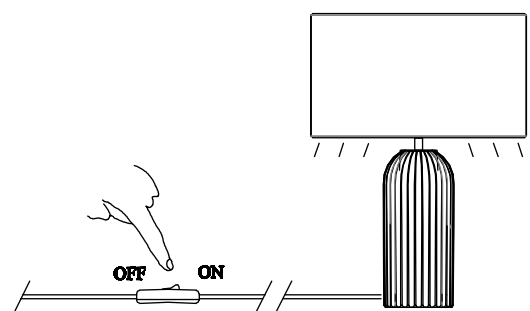

NOVA LUCE

9540244

MAXIMUM
120-240V, 50/80HZ E27 MAX 40W

1. Remove the cap by untying it up

2. Insert the bulb, by tiding it up

3. Plug it on power

4. Switch the light on/off
