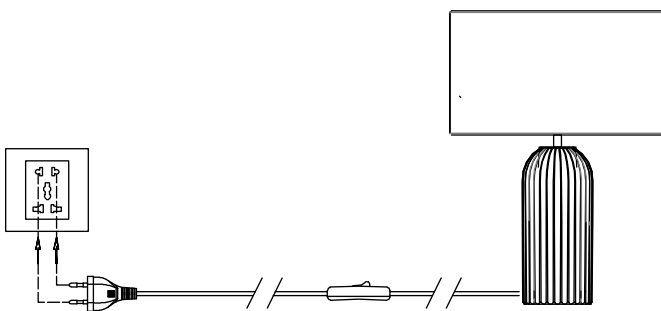

NOVA LUCE

9540244

MAXIMUM
120-240V, 50/80HZ E27 MAX 40W

1. Remove the cap by untying it up

2. Insert the bulb, by tiding it up

3. Plug it on power

4. Switch the light on/off
