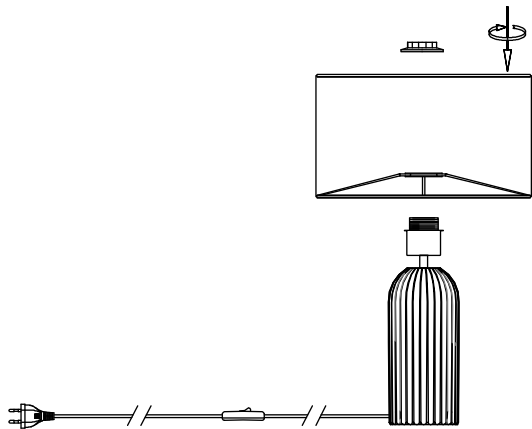

NOVA LUCE

9540244

MAXIMUM
120-240V, 50/80HZ E27 MAX 40W

1. Remove the cap by untying it up

2. Insert the bulb, by tiding it up

3. Plug it on power

4. Switch the light on/off
