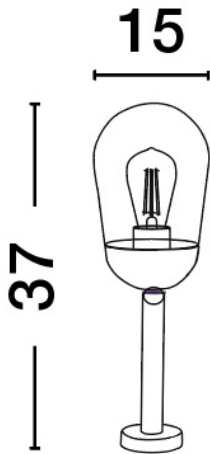

NOVA LUCE

PRODUCT DATASHEET

Version: 001

PRODUCT PHOTOGRAPH

TECHNICAL DRAWING

GENERAL INFORMATION

Product Code	9060195
Collection	Outdoor
Product Category	Bollard
Product Family	OMIKA
Mounting Location	Floor
Application Environment	Outdoor

DIMENSION & WEIGHT

LxWxH (cm)	D: 15 H: 37
Cut out (cm)	N/A
Weight (Kgr)	1.9

MATERIAL & COLOR

Product Color	Dark Grey
Body Material	Aluminium&-Glass

APPLICATION & MOUNTING

Ambient Working Temp.	Max 40 oC
Type of Protection	IP54
Dimmable	No
Type of Dimming (Optional)	N/A
Mounting type	Surface
Mounting Depth (cm)	N/A
Led Module Replaceable	Yes
Light Source	E27