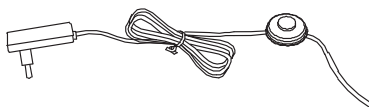

NOVA LUCE

9183251

1

Apply the bottom screw
To make it stable

2

Plug it in &
Control the on / off switch