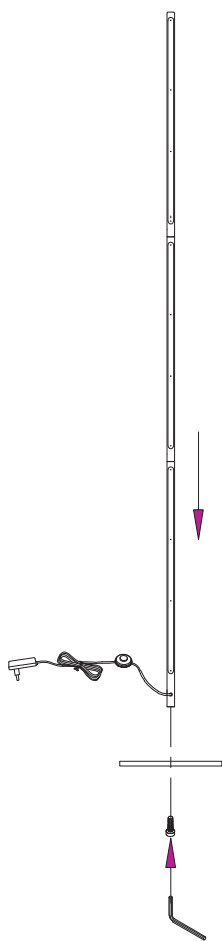

NOVA LUCE

9183251

1

Apply the bottom screw
To make it stable

2

Plug it in &
Control the on / off switch