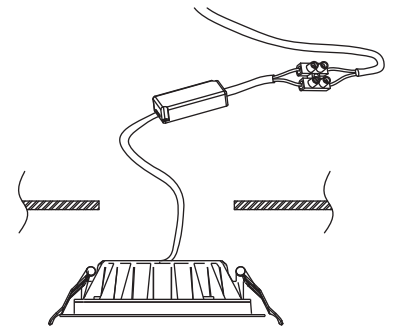

NOVA LUCE

9248064

1

Turn off the general switch

2

Create a CutOut

3

Connect wires

4

Fix the luminaire to the ceiling

5

Turn on the general switch

6

Turn on the light