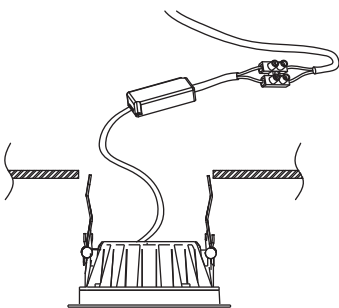

NOVA LUCE

9248064

1

Turn off the general switch

2

Create a CutOut

3

Connect wires

4

Fix the luminaire to the ceiling

5

Turn on the general switch

6

Turn on the light