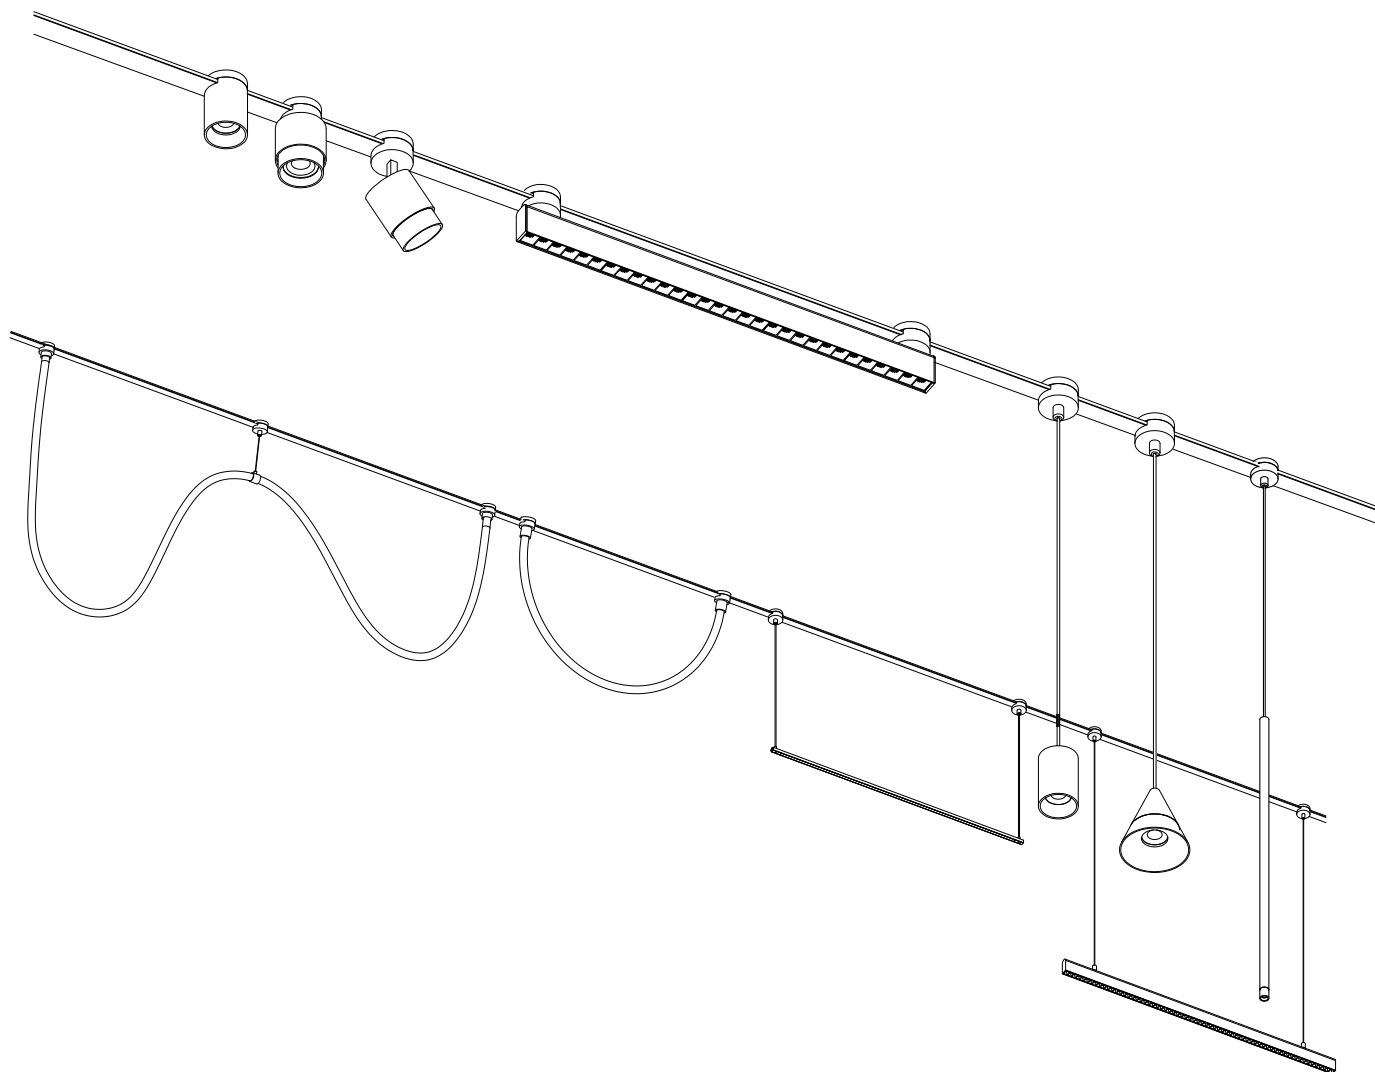

NOVA LUCE

9009063

Example of module light installation

1. Open the upper cover

2. Install on the track