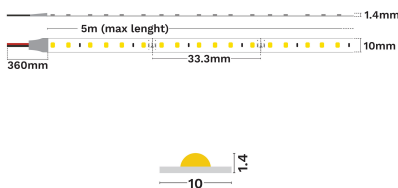

COMPATIBLE WITH

— On/Off Driver: N/A

— Triac Driver: N/A

— Dali Driver: N/A

GENERAL INFORMATION

Product Code	9540094
Product Category	Led Strips
Product Family	Honor
Mounting Location	N/A
Application Environment	Indoor

DIMENSION & WEIGHT

LxWxH (cm)	L:5m 10 mm
Cut out (cm)	N/A
Weight (Kgr)	N/A

MATERIAL & COLOR

Product Color	N/A
Body Material	Aluminium
Cover Material	N/A

APPLICATION & MOUNTING

Ambient Working Temp.	45 C
Type of Protection	IP20
Protection Class IK	N/A
Dimmable	Yes
Type of Dimming (Optional)	Triac/Dali
Mounting type	N/A
Mounting Depth (cm)	N/A
Led Module Replaceable	No
Light Source	Led
Adjustable	No

NOVA LUCE S.A

Schimatari Viotias
32009, Greece

+30 22620 58 121
+30 22620 56 743

info@novaluce.com
www.novaluce.com