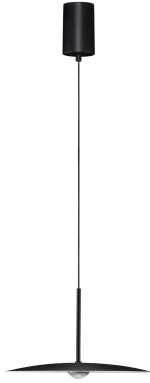

### GENERAL INFORMATION

Product Code	9060255
Collection	Indoor
Product Category	Suspension
Product Family	Mira
Mounting Location	Wall
Application Environment	Indoor
Specifications	N/A

### MATERIAL & COLOR

Product Color	Sandy Black
Body Material	Aluminium & Steel