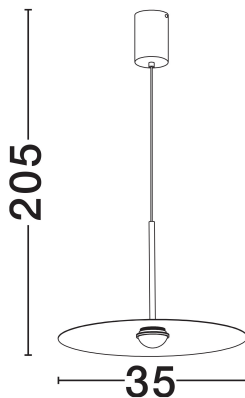

TECHNICAL DRAWING

APPLICATION & MOUNTING

Ambient Working Temp.	Max 45°C
Type of Protection	IP20
Dimmable	No
Type of Dimming	N/A
Mounting type	Surface
Mounting Depth (cm)	N/A
Led Module Replaceable	No
Light Source	LED

NOVA LUCE S.A

Schimatari Viotias
32009, Greece

+30 22620 58 121
+30 22620 56 743

info@novaluce.com
www.novaluce.com