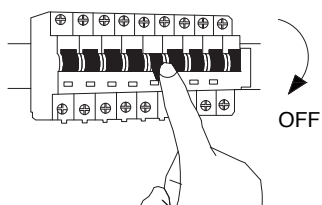

NOVA LUCE

9504001

1

Turn off the general switch

2

Untight screws x5 times
To dismantle the product

3

Apply plastic anchors with screws

4

Connect wires

5

Tight screws x5 times
To fix it in place

6

Turn on the general switch