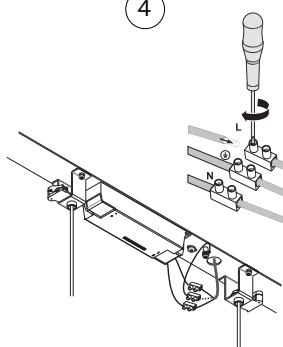

NOVA LUCE

9504001

1

Turn off the general switch

2

Untight screws x5 times
To dismantle the product

3

Apply plastic anchors with screws

4

Connect wires

5

Tight screws x5 times
To fix it in place

6

Turn on the general switch