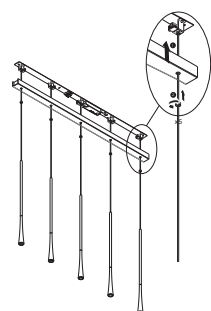

NOVA LUCE

9504001

1

Turn off the general switch

2

Untight screws x5 times
To dismantle the product

3

Apply plastic anchors with screws

4

Connect wires

5

Tight screws x5 times
To fix it in place

6

Turn on the general switch