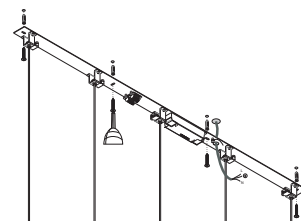

NOVA LUCE

9504001

1

Turn off the general switch

2

Untight screws x5 times
To dismantle the product

3

Apply plastic anchors with screws

4

Connect wires

5

Tight screws x5 times
To fix it in place

6

Turn on the general switch