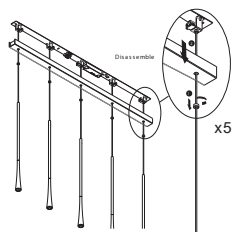

NOVA LUCE

9504001

1

Turn off the general switch

2

Untight screws x5 times
To dismantle the product

3

Apply plastic anchors with screws

4

Connect wires

5

Tight screws x5 times
To fix it in place

6

Turn on the general switch