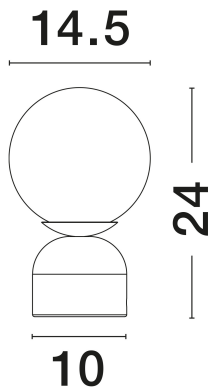

NOVA LUCE

PRODUCT DATASHEET

Version: 001

PRODUCT PHOTOGRAPH

TECHNICAL DRAWING

GENERAL INFORMATION

Product Code	9050164
Collection	Indoor
Product Category	Table
Product Family	Kenio
Mounting Location	Table
Application Environment	Indoor
Specifications	N/A

DIMENSION & WEIGHT

LxWxH (cm)	D: 14.5 H: 24
Cut Out (cm)	N/A
Weight (Kgr)	0.575

MATERIAL & COLOR

Product Color	White & Opal
Body Material	Marble & Glass

APPLICATION & MOUNTING

Ambient Working Temp.	Max 45°C
Type of Protection	IP20
Dimmable	Yes
Type of Dimming	N/A
Mounting type	Surface
Mounting Depth (cm)	N/A
Led Module Replaceable	Yes
Light Source	E14

Power (Nominal)	1x5W
Input voltage (Nominal)	100-240V
Mains Frequency	50/60Hz

PHOTOMETRICAL DATA

Luminous Flux	N/A
Color Temperature	N/A
Light Color (Designation)	N/A

WARRANTY

Warranty	3 Years
----------	----------------