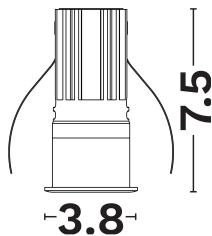

NOVA LUCE

PRODUCT DATASHEET

Version: 001

PRODUCT PHOTOGRAPH

TECHNICAL DRAWING

COMPATIBLE WITH

— On/Off Driver: Included

— Triac Driver: 9844008(Remote)

— Dali Driver: 9621523

GENERAL INFORMATION

Product Code	9040101
Product Category	Downlights
Product Family	Cone
Mounting Location	Ceiling
Application Environment	Indoor

DIMENSION & WEIGHT

LxWxH (cm)	D:3.8 H:7.5
Cut out (cm)	3,5
Weight (Kgr)	N/A