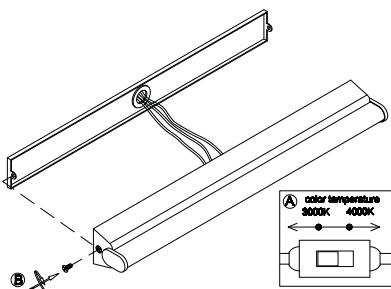

NOVA LUCE

9002074

1

Turn off the general switch

2

Drill holes & apply plastic anchors
With screws

3

Connect the wires

4

Apply the side screws

5

Turn on the general switch