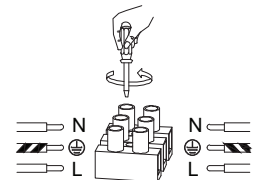

NOVA LUCE

9002074

1

Turn off the general switch

2

Drill holes & apply plastic anchors
With screws

3

Connect the wires

4

Apply the side screws

5

Turn on the general switch