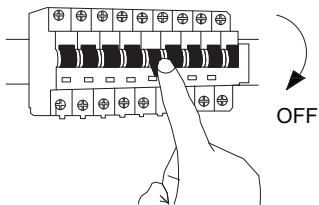

NOVA LUCE

9002074

1

Turn off the general switch

2

Drill holes & apply plastic anchors
With screws

3

Connect the wires

4

Apply the side screws

5

Turn on the general switch