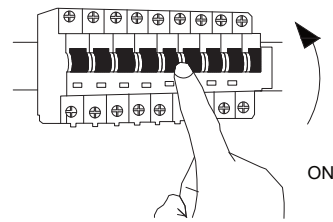

NOVA LUCE

9002074

1

Turn off the general switch

2

Drill holes & apply plastic anchors
With screws

3

Connect the wires

4

Apply the side screws

5

Turn on the general switch