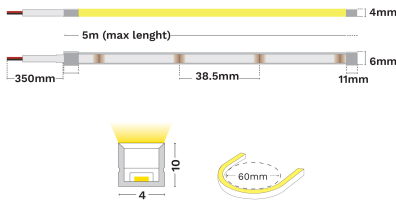

COMPATIBLE WITH

— On/Off Driver: N/A

— Triac Driver: N/A

— Dali Driver: N/A

GENERAL INFORMATION

Product Code	9540108
Product Category	Neon Flex
Product Family	Kema 4X10
Mounting Location	N/A
Application Environment	Outdoor

DIMENSION & WEIGHT

LxWxH (cm)	L:5m 04x10 mm
Cut out (cm)	N/A
Weight (Kgr)	N/A

MATERIAL & COLOR

Product Color	N/A
Body Material	Silicone
Cover Material	N/A

APPLICATION & MOUNTING

Ambient Working Temp.	45 C
Type of Protection	IP67
Protection Class IK	N/A
Dimmable	Yes
Type of Dimming (Optional)	Triac/Dali
Mounting type	N/A
Mounting Depth (cm)	N/A
Led Module Replaceable	No
Light Source	Led
Adjustable	No

NOVA LUCE S.A

Schimatari Viotias
32009, Greece

+30 22620 58 121
+30 22620 56 743

info@novaluce.com
www.novaluce.com