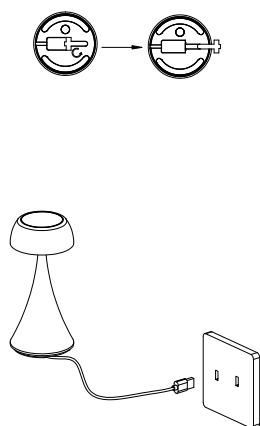

NOVA LUCE

9030138 9030139 9030140
9030141 9030142

①

Firstly, charge the lamp until the Led change to green. The USB cable is in the attachment bag. We Recommend that you use 1A adaptor

②

Secondly, to ON/OFF the lamp, Please touch the switch on the top

③

The lamp is dimmable