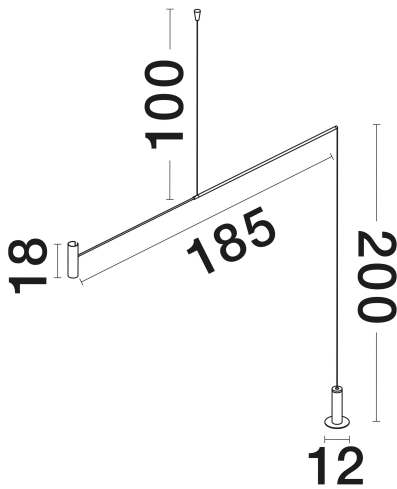

NOVA LUCE

PRODUCT DATASHEET

Version: 001

PRODUCT PHOTOGRAPH

TECHNICAL DRAWING

GENERAL INFORMATION

Product Code	9061429
Collection	Indoor
Product Category	Floor
Product Family	Voice
Mounting Location	Floor
Application Environment	Indoor
Specifications	N/A

DIMENSION & WEIGHT

LxWxH (cm)	L: 192 W: 12 H: 20-250
Cut Out (cm)	N/A
Weight (Kgr)	1.5

MATERIAL & COLOR

Product Color	Sandy Black
Body Material	Aluminium & Acrylic

APPLICATION & MOUNTING

Ambient Working Temp.	Max 45°C
Type of Protection	IP20
Dimmable	No
Type of Dimming	N/A
Mounting type	Surface
Mounting Depth (cm)	N/A
Led Module Replaceable	No
Light Source	LED

Power (Nominal)	12W
Input voltage (Nominal)	220-240V
Mains Frequency	50/60Hz

PHOTOMETRICAL DATA

Luminous Flux	960lm
Color Temperature	3000K
Light Color (Designation)	Warm White

WARRANTY

Warranty	3 Years
----------	----------------