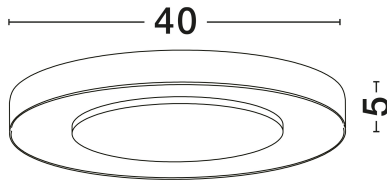

TECHNICAL DRAWING

GENERAL INFORMATION

Product Code	9345716
Collection	Indoor
Product Category	Ceiling
Product Family	Pada
Mounting Location	Ceiling
Application Environment	Indoor
Specifications	N/A

DIMENSION & WEIGHT

LxWxH (cm)	D: 40 H: 5
Cut Out (cm)	N/A
Weight (Kgr)	2.5

MATERIAL & COLOR

Product Color	Sandy Black & Sandy White
Body Material	Aluminium & Acrylic

APPLICATION & MOUNTING

Ambient Working Temp.	Max 45°C
Type of Protection	IP20
Dimmable	Yes
Type of Dimming	Triac
Mounting type	Surface
Mounting Depth (cm)	N/A
Led Module Replaceable	No
Light Source	LED

NOVA LUCE S.A

Schimatari Viotias
32009, Greece

+30 22620 58 121
+30 22620 56 743

info@novaluce.com
www.novaluce.com