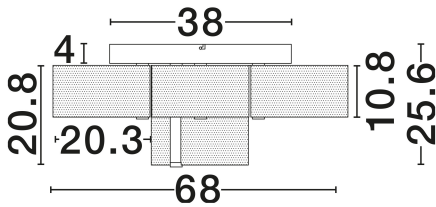

NOVA LUCE

PRODUCT DATASHEET

Version: 001

PRODUCT PHOTOGRAPH

TECHNICAL DRAWING

GENERAL INFORMATION

Product Code	9756713
Collection	Indoor
Product Category	Ceiling
Product Family	Gatlin
Mounting Location	Ceiling
Application Environment	Indoor
Specifications	N/A

DIMENSION & WEIGHT

LxWxH (cm)	D: 61.7 H: 25.6
Cut Out (cm)	N/A
Weight (Kgr)	5.1

MATERIAL & COLOR

Product Color	Brass Gold
Body Material	Metal & Acrylic

APPLICATION & MOUNTING

Ambient Working Temp.	Max 45°C
Type of Protection	IP20
Dimmable	Yes
Type of Dimming	Triac
Mounting type	Surface
Mounting Depth (cm)	N/A
Led Module Replaceable	No
Light Source	LED

Power (Nominal)	41W
Input voltage (Nominal)	220-240V
Mains Frequency	50/60Hz

PHOTOMETRICAL DATA

Luminous Flux	2116lm
Color Temperature	3000K
Light Color (Designation)	Warm White

WARRANTY

Warranty	3 Years
----------	----------------