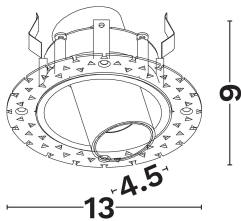

TECHNICAL DRAWING

MATERIAL & COLOR

Product Color	White
Body Material	Aluminium
Cover Material	N/A

APPLICATION & MOUNTING

Ambient Working Temp.	45 C
Type of Protection	IP20
Protection Class IK	IK04
Dimmable	Yes
Type of Dimming (Optional)	Triac/Dali
Mounting type	Trimless
Mounting Depth (cm)	Ceiling
Led Module Replaceable	No
Light Source	Led
Adjustable	Yes

COMPATIBLE WITH

— On/Off Driver: Included

— Triac Driver: 9844008

— Dali Driver: 9621523

NOVA LUCE S.A

Schimatari Viotias
32009, Greece

+30 22620 58 121
+30 22620 56 743

info@novaluce.com
www.novaluce.com