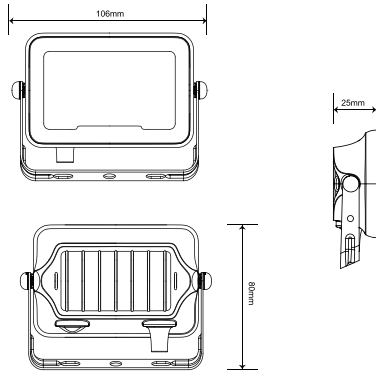

NOVA LUCE

PRODUCT DATASHEET

Version: 001

PRODUCT PHOTOGRAPH

GENERAL INFORMATION

Product Code	9050805
Product Category	Floodlights
Product Family	Grotto
Mounting Location	Ground/Wall
Application Environment	Outdoor

DIMENSION & WEIGHT

LxWxH (cm)	L: 10.6 W: 2.5 H: 8
Cut out (cm)	-
Weight (Kgr)	0.145

TECHNICAL DRAWING

MATERIAL & COLOR

Product Color	Black
Body Material	Aluminium
Cover Material	N/A

APPLICATION & MOUNTING

Ambient Working Temp.	Max 40 °C
Type of Protection	IP66
Protection Class IK	IK06
Dimmable	N/A
Type of Dimming (Optional)	N/A
Mounting type	Surface
Mounting Depth (cm)	N/A
Led Module Replaceable	No
Light Source	Led

Power (Nominal)	10W
Input voltage (Nominal)	220-240Vac
Mains Frequency	50/60Hz
Output voltage	N/A
Output Current	N/A
Power Factor	0.9
Efficiency	N/A
SVM	N/A
Pst	N/A
Class	I

PHOTOMETRICAL DATA

Luminous Flux	1000lm
Luminous Efficacy	100lm/w
Color Temperature	3000K
Light Color (Designation)	Warm White
CRI	>80
Step MacAdam	<6
Beam Angle	120°
UGR	N/A