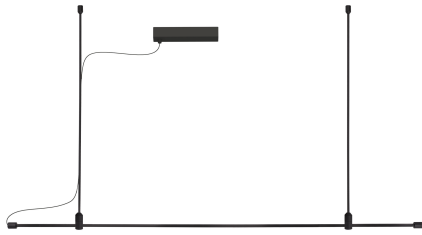

NOVA LUCE

PRODUCT DATASHEET

Version: 001

PRODUCT PHOTOGRAPH

TECHNICAL DRAWING

GENERAL INFORMATION

Product Code	9180564
Collection	Indoor
Product Category	Suspension
Product Family	Grammi 02
Mounting Location	Wall
Application Environment	Indoor
Specifications	N/A

DIMENSION & WEIGHT

LxWxH (cm)	L: 200 H: 110
Cut Out (cm)	N/A
Weight (Kgr)	0

MATERIAL & COLOR

Product Color	Sandy Black
Body Material	Aluminium

APPLICATION & MOUNTING

Ambient Working Temp.	Max 45°C
Type of Protection	IP20
Dimmable	No
Type of Dimming	N/A
Mounting type	Surface
Mounting Depth (cm)	N/A
Led Module Replaceable	No
Light Source	LED