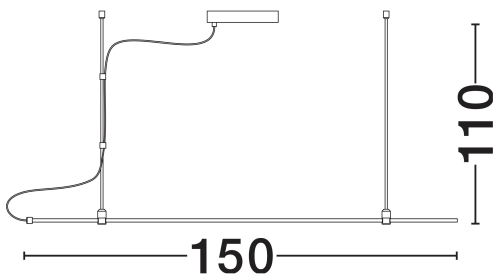

NOVA LUCE

PRODUCT DATASHEET

Version: 001

PRODUCT PHOTOGRAPH

TECHNICAL DRAWING

GENERAL INFORMATION

Product Code	9180564
Collection	Indoor
Product Category	Suspension
Product Family	Grammi 02
Mounting Location	Wall
Application Environment	Indoor
Specifications	N/A

DIMENSION & WEIGHT

LxWxH (cm)	L: 200 H: 110
Cut Out (cm)	N/A
Weight (Kgr)	0

MATERIAL & COLOR

Product Color	Sandy Black
Body Material	Aluminium

APPLICATION & MOUNTING

Ambient Working Temp.	Max 45°C
Type of Protection	IP20
Dimmable	No
Type of Dimming	N/A
Mounting type	Surface
Mounting Depth (cm)	N/A
Led Module Replaceable	No
Light Source	LED

Power (Nominal)	100W
Input voltage (Nominal)	220-240V
Mains Frequency	50/60Hz

PHOTOMETRICAL DATA

Luminous Flux	N/A
Color Temperature	N/A
Light Color (Designation)	N/A

WARRANTY

Warranty	3 Years
----------	----------------