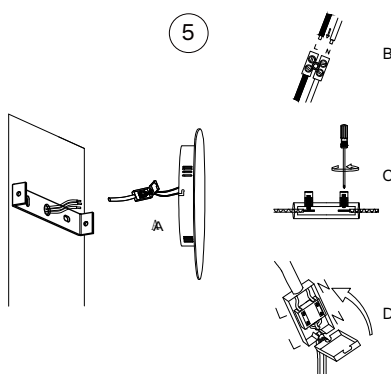

NOVA LUCE

9248176

1

Turn off the general switch

2

Mark holes

3

Drill holes & Apply plastic anchors

4

Apply screws

5

Connect the wires

6

Apply the side screws

7

Turn on the general switch