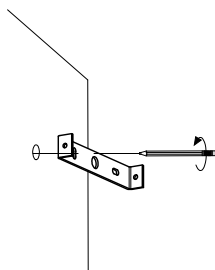

NOVA LUCE

9248176

1

Turn off the general switch

2

Mark holes

3

Drill holes & Apply plastic anchors

4

Apply screws

5

Connect the wires

6

Apply the side screws

7

Turn on the general switch