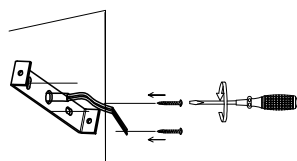

NOVA LUCE

9248176

1

Turn off the general switch

2

Mark holes

3

Drill holes & Apply plastic anchors

4

Apply screws

5

Connect the wires

6

Apply the side screws

7

Turn on the general switch