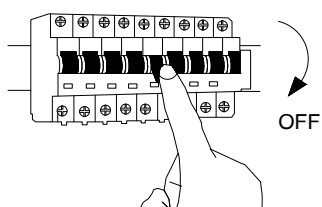

NOVA LUCE

9248176

1

Turn off the general switch

2

Mark holes

3

Drill holes & Apply plastic anchors

4

Apply screws

5

Connect the wires

6

Apply the side screws

7

Turn on the general switch