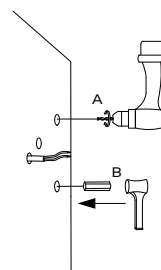

NOVA LUCE

9248176

1

Turn off the general switch

2

Mark holes

3

Drill holes & Apply plastic anchors

4

Apply screws

5

Connect the wires

6

Apply the side screws

7

Turn on the general switch