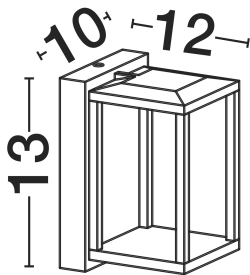

TECHNICAL DRAWING

MATERIAL & COLOR

Product Color	Sandy Black
Body Material	Aluminium & Glass

APPLICATION & MOUNTING

Ambient Working Temp.	Max 45 oC
Type of Protection	IP65
Dimmable	No
Type of Dimming	N/A
Mounting type	Surface
Mounting Depth (cm)	N/A
Led Module Replaceable	No
Light Source	LED

NOVA LUCE S.A

Schimatari Viotias
32009, Greece

+30 22620 58 121
+30 22620 56 743

info@novaluce.com
www.novaluce.com