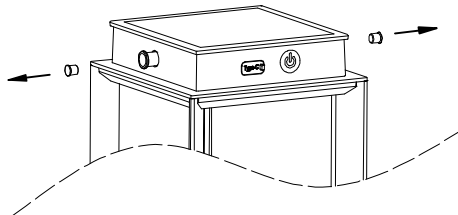

NOVA LUCE

9002861, 9002862

①: Type-C USB charging

②: Solar charging

1. Charging time: 3hrs based on 5V 1A adapter charger (Max charging data: 5V 1A)
2. The flashing green light indicates charging. The steady green light indicates fully charged.
3. Don't include the charging cable and charger adapter.

Charging time: 7-10hrs under strong sunshine in summer and 10~12hrs under weak sunshine in winter

1

2

3

4

5

6

Touchdimmer

- Touch 1 = 100% of light - 4-hour runtime
- Touch 2 = 40% of light - 10-hour runtime
- Touch 3 = 10% of light - 50-hour runtime
- Touch 4 = On / Off