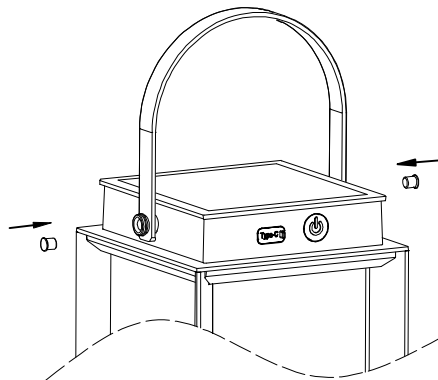

NOVA LUCE

9002861, 9002862

①: Type-C USB charging

②: Solar charging

1. Charging time: 3hrs based on 5V 1A adapter charger (Max charging data: 5V 1A)
2. The flashing green light indicates charging. The steady green light indicates fully charged.
3. Don't include the charging cable and charger adapter.

Charging time: 7-10hrs under strong sunshine in summer and 10~12hrs under weak sunshine in winter

1

2

3

4

5

6

Touchdimmer

- Touch 1 = 100% of light - 4-hour runtime
- Touch 2 = 40% of light - 10-hour runtime
- Touch 3 = 10% of light - 50-hour runtime
- Touch 4 = On / Off