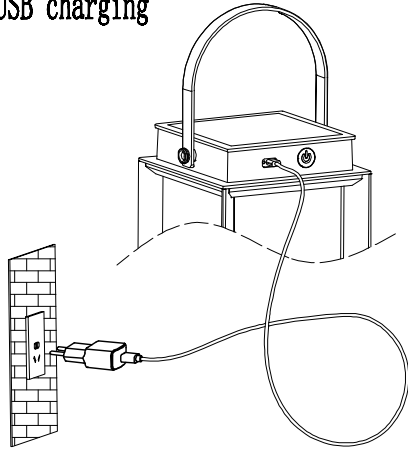

NOVA LUCE

9002861, 9002862

①: Type-C USB charging

②: Solar charging

1. Charging time: 3hrs based on 5V 1A adapter charger (Max charging data: 5V 1A)
2. The flashing green light indicates charging. The steady green light indicates fully charged.
3. Don't include the charging cable and charger adapter.

- Touch 1 = 100% of light - 4-hour runtime
- Touch 2 = 40% of light - 10-hour runtime
- Touch 3 = 10% of light - 50-hour runtime
- Touch 4 = On / Off