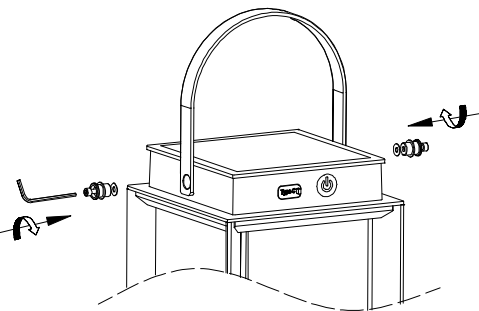

NOVA LUCE

9002861, 9002862

①: Type-C USB charging

②: Solar charging

1. Charging time: 3hrs based on 5V 1A adapter charger (Max charging data: 5V 1A)
2. The flashing green light indicates charging. The steady green light indicates fully charged.
3. Don't include the charging cable and charger adapter.

Charging time: 7-10hrs under strong sunshine in summer and 10~12hrs under weak sunshine in winter

1

2

3

4

5

6

Touchdimmer

- Touch 1 = 100% of light - 4-hour runtime
- Touch 2 = 40% of light - 10-hour runtime
- Touch 3 = 10% of light - 50-hour runtime
- Touch 4 = On / Off