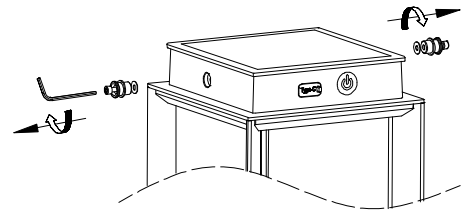

NOVA LUCE

9002861, 9002862

①: Type-C USB charging

②: Solar charging

1. Charging time: 3hrs based on 5V 1A adapter charger (Max charging data: 5V 1A)
2. The flashing green light indicates charging. The steady green light indicates fully charged.
3. Don't include the charging cable and charger adapter.

Charging time: 7-10hrs under strong sunshine in summer and 10~12hrs under weak sunshine in winter

1

2

3

4

5

6

Touchdimmer

- Touch 1 = 100% of light - 4-hour runtime
- Touch 2 = 40% of light - 10-hour runtime
- Touch 3 = 10% of light - 50-hour runtime
- Touch 4 = On / Off