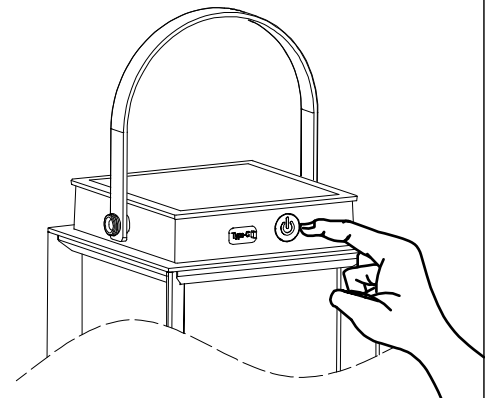

NOVA LUCE

9002861, 9002862

①: Type-C USB charging

②: Solar charging

1. Charging time: 3hrs based on 5V 1A adapter charger (Max charging data: 5V 1A)
2. The flashing green light indicates charging. The steady green light indicates fully charged.
3. Don't include the charging cable and charger adapter.

Charging time: 7-10hrs under strong sunshine in summer and 10~12hrs under weak sunshine in winter

1

2

3

4

5

6

Touchdimmer

- Touch 1 = 100% of light - 4-hour runtime
- Touch 2 = 40% of light - 10-hour runtime
- Touch 3 = 10% of light - 50-hour runtime
- Touch 4 = On / Off