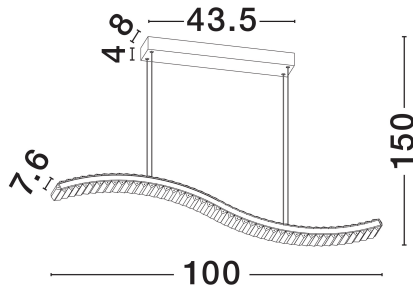

NOVA LUCE

PRODUCT DATASHEET

Version: 001

PRODUCT PHOTOGRAPH

TECHNICAL DRAWING

GENERAL INFORMATION

Product Code	9333070
Collection	Indoor
Product Category	Suspension
Product Family	Aurelia
Mounting Location	Wall
Application Environment	Indoor
Specifications	N/A

DIMENSION & WEIGHT

LxWxH (cm)	L: 100 W: 7.6 H: 150
Cut Out (cm)	N/A
Weight (Kgr)	4

MATERIAL & COLOR

Product Color	Chrome
Body Material	Metal & Crystal

APPLICATION & MOUNTING

Ambient Working Temp.	Max 45°C
Type of Protection	IP20
Dimmable	Yes
Type of Dimming	Triac
Mounting type	Surface
Mounting Depth (cm)	N/A
Led Module Replaceable	No
Light Source	LED

Power (Nominal)	43W
Input voltage (Nominal)	220-240V
Mains Frequency	50/60Hz

PHOTOMETRICAL DATA

Luminous Flux	2150lm
Color Temperature	3500K
Light Color (Designation)	Warm White

WARRANTY

Warranty	3 Years
----------	----------------