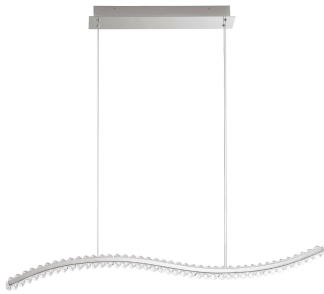

NOVA LUCE

PRODUCT DATASHEET

Version: 001

PRODUCT PHOTOGRAPH

TECHNICAL DRAWING

GENERAL INFORMATION

Product Code	9333070
Collection	Indoor
Product Category	Suspension
Product Family	Aurelia
Mounting Location	Wall
Application Environment	Indoor
Specifications	N/A

DIMENSION & WEIGHT

LxWxH (cm)	L: 100 W: 7.6 H: 150
Cut Out (cm)	N/A
Weight (Kgr)	4

MATERIAL & COLOR

Product Color	Chrome
Body Material	Metal & Crystal

APPLICATION & MOUNTING

Ambient Working Temp.	Max 45°C
Type of Protection	IP20
Dimmable	Yes
Type of Dimming	Triac
Mounting type	Surface
Mounting Depth (cm)	N/A
Led Module Replaceable	No
Light Source	LED